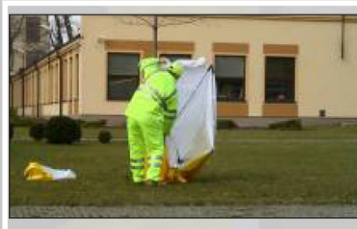

CanaSafe™

Contact us:

info@canasafe.com
www.canasafe.com

REV: 514-1